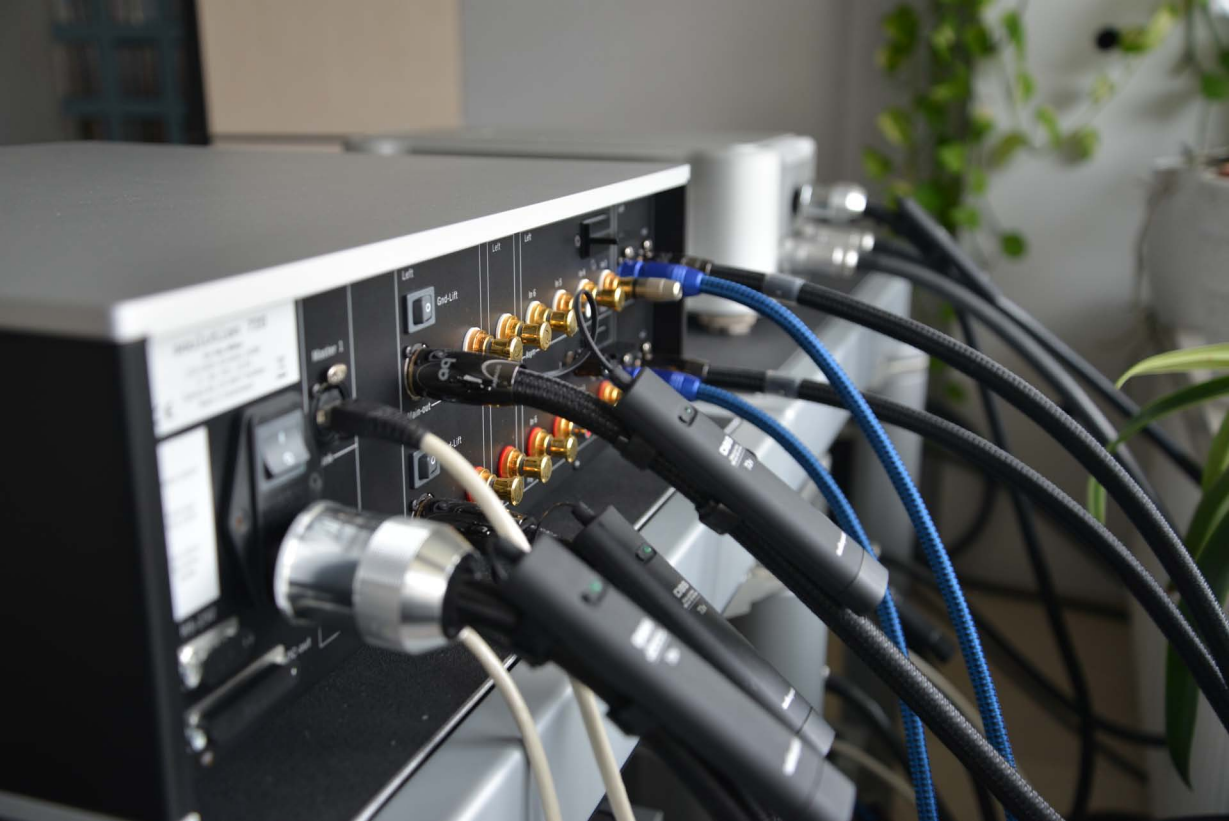

Power switch  
Fuse type T2A 250V  
250-240V  
50-60Hz  
250W

WEL  
SIGNATURE SERIES

DBS  
ELECTRONIC SYSTEMS

bo  
ANALOG

DBS  
72V  
audiopoint

DBS  
72V  
audiopoint

DBS  
72V  
audiopoint

SIGNATURE